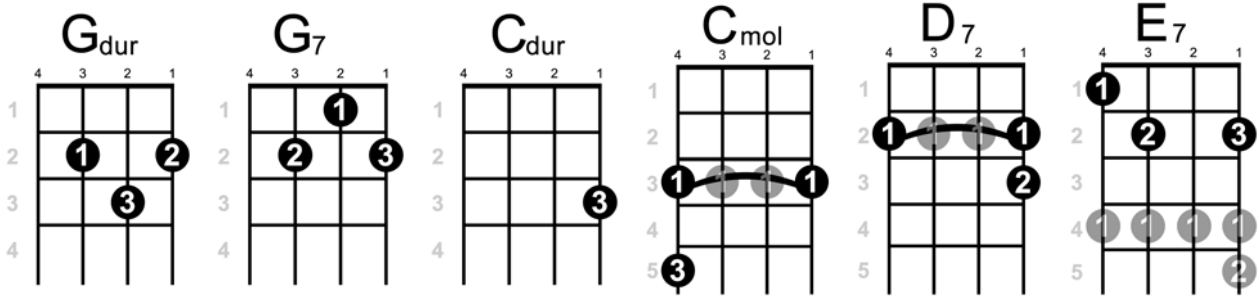

Tonight you belong to me - Billy Rose, Lee David

G
I know (I know)
G7 C Cm
You belong to somebody new
G D7 G D7
But Tonight you belong to me

G
Although (although)
G7 C Cm
we're apart you're part of my heart
G D7 G D7
And tonight you belong to me

Cm
Way down by the stream
Cm
How sweet it will seem

G E7
Once more just to dream
A7 D7

In the moonlight
G

My honey I know (I know)
G7 C Cm
With the dawn that you will be gone
G D7 G D7
But tonight you belong to me