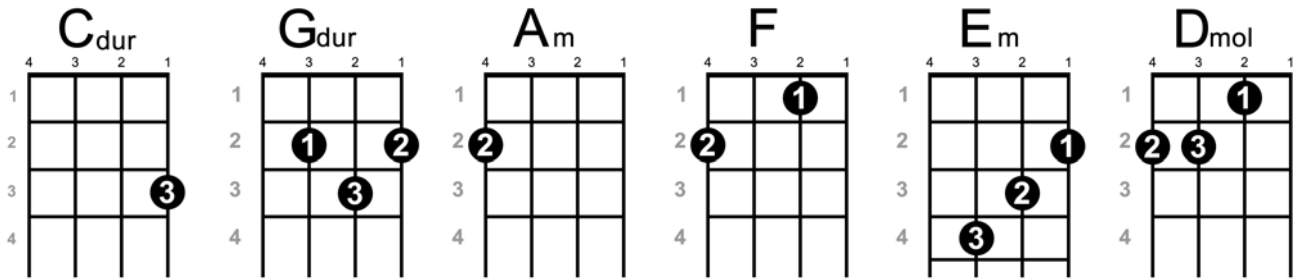

Let It Be – De Bitels

C

G

Am

F

When I find myself in times of trouble, Mother Mary comes to me

C G F Em Dm C

Speaking words of wisdom, let it be

C

G

Am

F

And in my hour of darkness, She is standing right in front of me

C G F Em Dm C

Speaking words of wisdom, Let it be

Am

F

And when the broken hearted people, living in the world agree

C G F Em Dm C

There will be an answer, let it be

C

G

Am

F